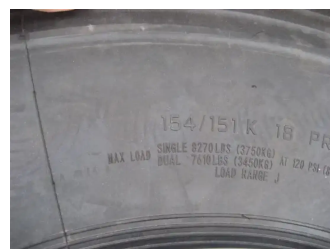

Diversen GT SUPER 1200-20 UNUSED TRUCK TIRES

General features

Brand	Diversen
Subcategory	Tyres
Color	other
Condition	Used
Reference	tires brand new

Characteristics

Serial number

VERHEULENSONS.COM

Diversen GT SUPER 1200-20 UNUSED TRUCK TIRES