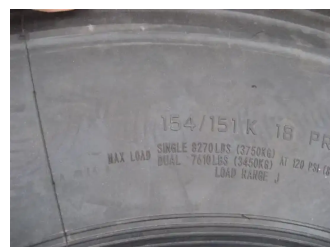

Diversen GT SUPER 1200-20 UNUSED TRUCK TIRES

General features

Brand	Diversen
Subcategory	Tyres
Color	Other
Condition	Used
Reference	tires brand new

Characteristics

Serial number

VERHEULENSONS.COM

Diversen GT SUPER 1200-20 UNUSED TRUCK TIRES