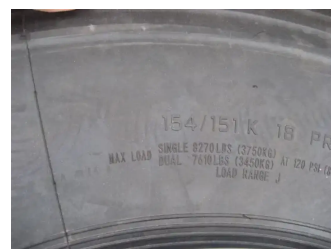

Diversen GT SUPER 1200-20 UNUSED TRUCK TIRES

General features

Brand	Diversen
Subcategory	Tyres
Color	other
Condition	Used
Reference	tires brand new

Characteristics

Serial number

VERHEULENSONS.COM

Diversen GT SUPER 1200-20 UNUSED TRUCK TIRES