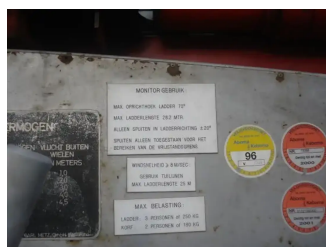

# Mercedes-Benz 1619

## General features

Brand	Mercedes-Benz
Subcategory	Miscellaneous attachment
Construction year	1981
Condition	Used
General condition	Good

Mercedes-Benz 1619

Accessories